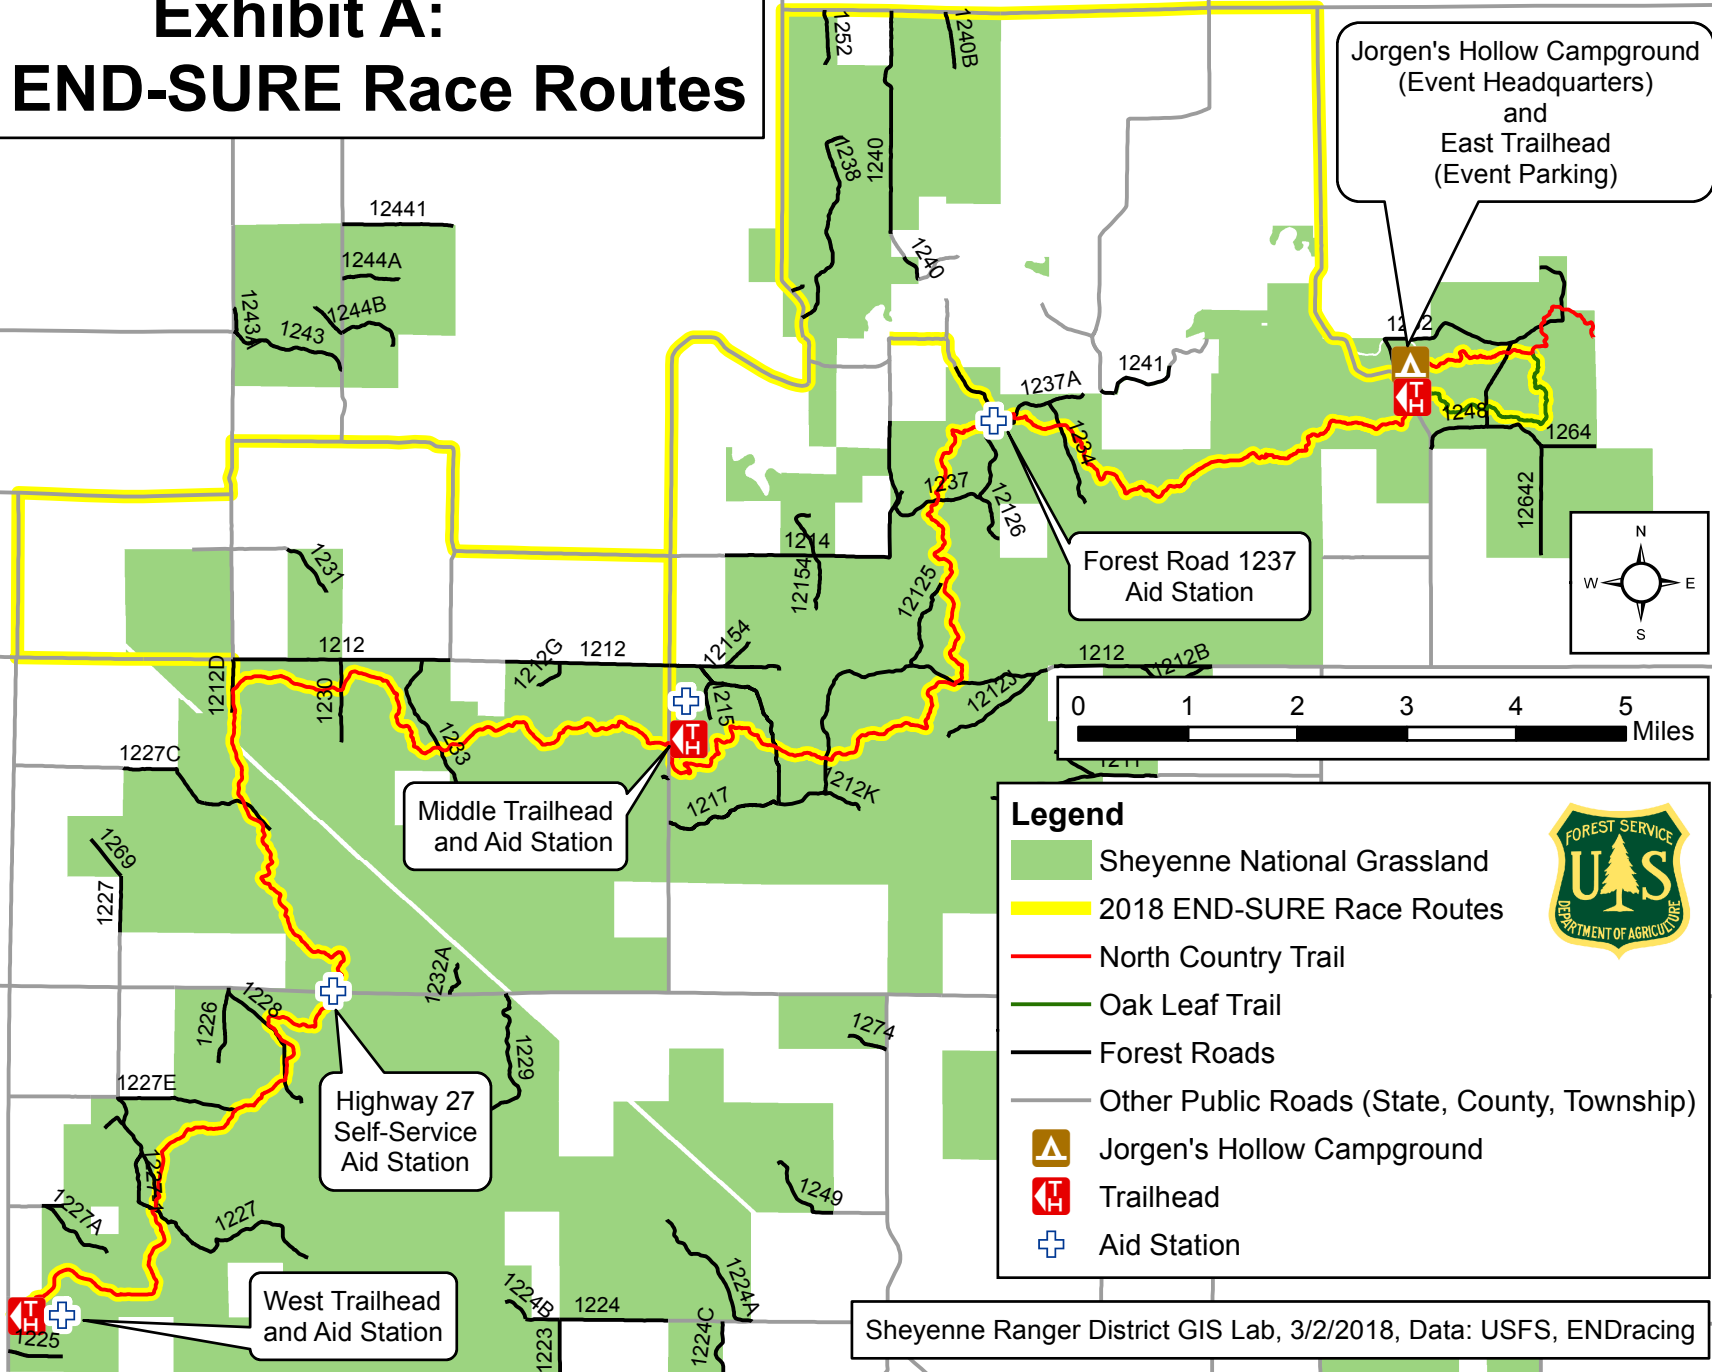

Exhibit A: 2019 END-SURE Race Routes

Legend

- Shyenenne National Grassland
- 2018 END-SURE Race Routes
- North Country Trail
- Oak Leaf Trail
- Forest Roads
- Other Public Roads (State, County, Township)
- Jorgen's Hollow Campground
- Trailhead
- Aid Station

Shyenenne Ranger District GIS Lab, 3/2/2018, Data: USFS, ENDracing